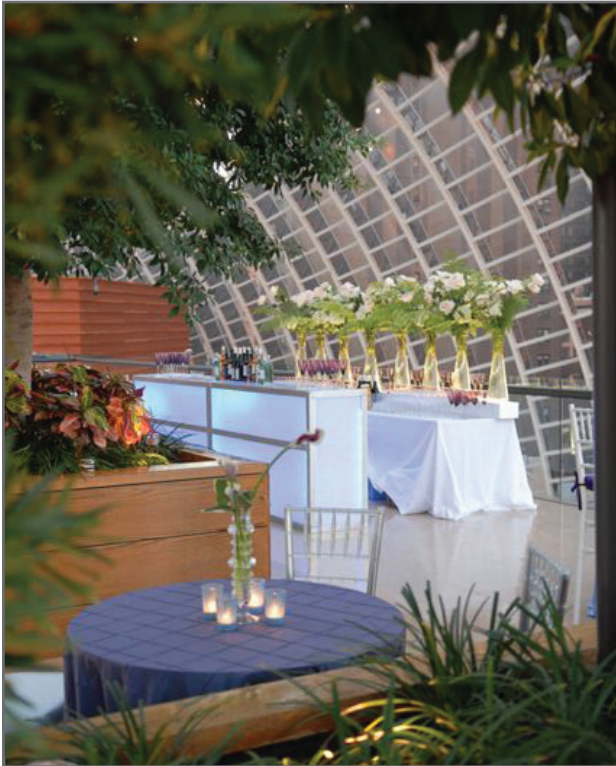

catering by restaurant associates

events

The Kimmel Center for the Performing Arts & The Academy of Music

Located at 300 South Broad Street, Philadelphia, PA

Location: Philadelphia, PA

Event Type: Benefits, Corporate, Social

Contact: Ella Lange

Phone: 215.670.2367

Email: elange@kimmelcenter.org

Venue web address:

www.kimmelcenter.org/facilities

Designed by acclaimed architect Rafael Viñoly, The Kimmel Center for the Performing Arts has become a cultural landmark on Philadelphia's Avenue of the Arts. Sophisticated modern interiors create impressive backdrops for special events, from the Commonwealth Plaza with its soaring 150-foot glass ceiling to the intimate Wachovia Founder's Club.

The first opera house in the country, The Academy of Music has defined elegance and splendor for nearly 150 years. Event spaces include the magnificent ballroom, modeled after the Hall of Mirrors at Versailles and the exceptionally graceful main lobby. The Academy of Music is located at the corner of Broad and Locust Streets.

Venue Details

- Multiple event spaces that accommodate 90 to 750 for seated dinners and up to 1100 for receptions
- Cadence Restaurant's Terrace can hold up 150 guests
- The 650-seat Perelman Theater is a multi-use recital hall/proscenium theater
- Verizon Hall, the first major concert hall to open in the 21st Century, is one of the world's best performance venues with a 2,500-seat auditorium