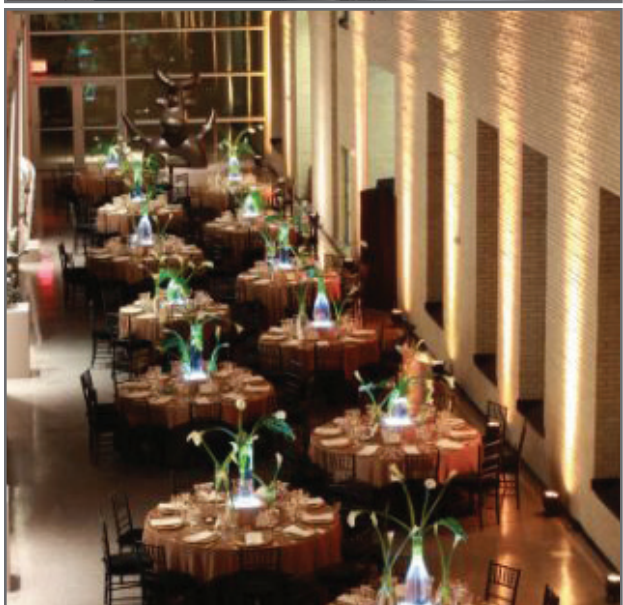

catering by restaurant associates

events

Philadelphia Museum of Art - The Ruth and Raymond G. Perelman Building

Located at 2525 Pennsylvania Avenue, Philadelphia, PA

Location: Philadelphia, PA

Event Type: Benefits, Corporate, Conventions

Contact: Vicki Pohl

Phone: 215.684.7989

Email: vpohl@philamuseum.org

Venue web address:

www.philamuseum.org/entertaining

The Ruth and Raymond G. Perelman Building, PMA's recently renovated Art Deco landmark, showcases galleries of modern and contemporary design, costumes and textiles, and prints, drawings and photographs. Entertainment spaces include the Skylit Galleria, a historical marble lobby, and the Gallery Café.

Venue Details

- Multiple event spaces accommodate 10 to 120 guests for seated dinners and up to 350 for receptions
- Media Room seats 75 guests and has full a/v capabilities